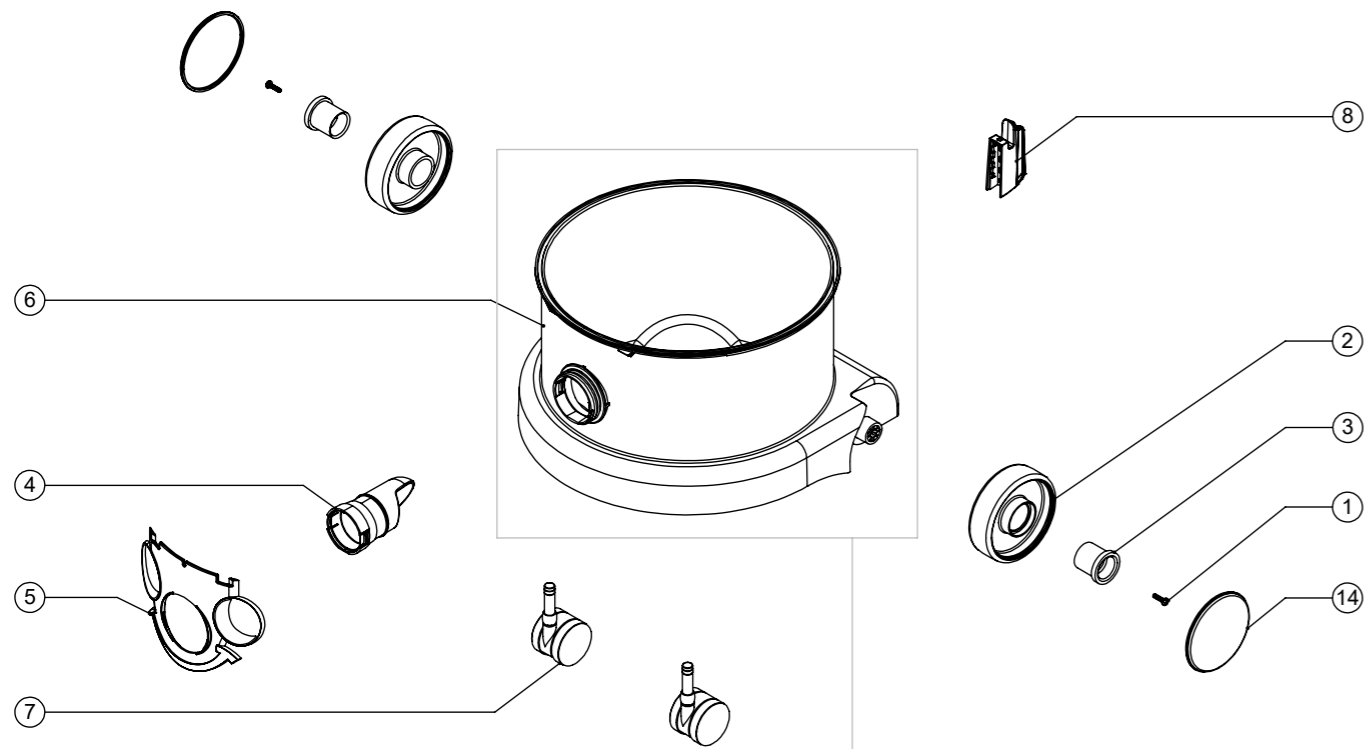

# Numatic International Spare Parts

Model No: DRUM STYLE 2 - PLASTIC 240 EXPLODED

N/A  
DRAWING: DRW-18694 ISS:A05  
21/12/2015

## METAL TOGGLES AND BLANKING CAP

# Numatic International Spare Parts

Model No: DRUM STYLE 2 - PLASTIC 240 EXPLODED

ITEM:	PART No:	Description	QTY.	COMMENTS:
1	219105	No8 X 5/8 INCH LONG POZI PAN PLASTITE SCREW	2	
2	227640	2 SHOT WHEEL ASSEMBLY	2	
3	227868	WHEEL HUB FOR 2 SHOT WHEEL	2	
4	237119	FRONT FIT BAG CONNECTOR	1	
5	N/A	PARALLEL SNAP FIT FACE PRINTED	1	CONTACT NUMATIC FOR DETAILS
6	-	200 DRUM (NO PADS)	1	CONTACT NUMATIC FOR DETAILS
	-	DRUM STYLE 2 - PUNCHED WITH SIDE TOGGLES	1	
	-	DRUM STYLE 2 - PUNCHED WITH SIDE TOGGLES & FRONT CAP HOLE	1	
7	204067	50MM BLACK TWIN CASTOR	2	
8	237578	Wand Dock (Eco)	1	
9	206038	TOGGLE 22-1049 (Zinc plate finish)	2	
10	219335	AVDEL RIVET	-	
11	206363	BLANKING CAP	1	
12	303037	BLANKING CAP FIXING WIRE	1	
13	219301	No6 X 3/8 INCH LONG POZI PAN SELF TAP SCREW	1	
14	227687	WHEEL TRIM	2	