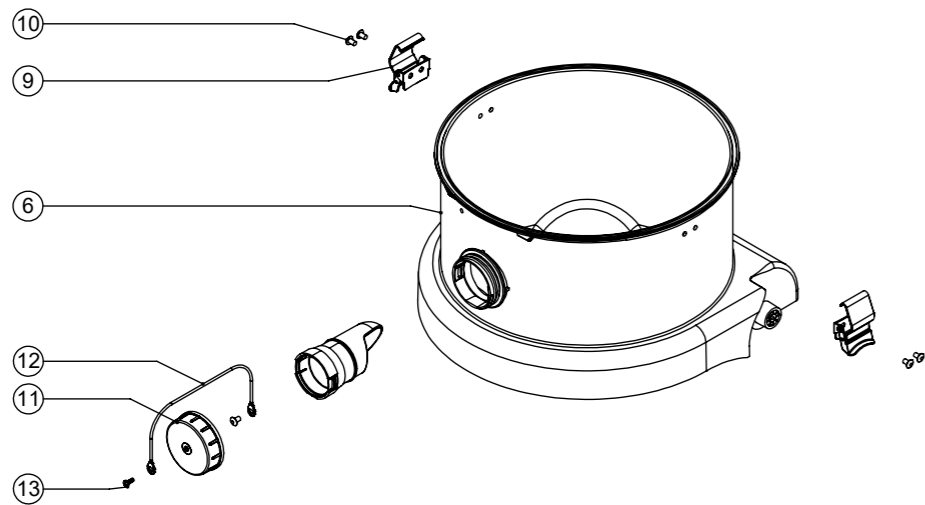

# Numatic International Spare Parts

Model No: DRUM STYLE 2 - PLASTIC 240 EXPLODED

N/A  
DRAWING: DRW-18694 ISS:A05  
21/12/2015

# Numatic International Spare Parts

Model No: DRUM STYLE 2 - PLASTIC 240 EXPLODED

ITEM:	PART No:	Description	QTY.	COMMENTS:
1	219105	No8 X 5/8 INCH LONG POZI PAN PLASTITE SCREW	2	
2	227640	2 SHOT WHEEL ASSEMBLY	2	
3	227868	WHEEL HUB FOR 2 SHOT WHEEL	2	
4	237119	FRONT FIT BAG CONNECTOR	1	
5	N/A	PARALLEL SNAP FIT FACE PRINTED	1	CONTACT NUMATIC FOR DETAILS
6	-	200 DRUM (NO PADS)	1	CONTACT NUMATIC FOR DETAILS
	-	DRUM STYLE 2 - PUNCHED WITH SIDE TOGGLES	1	
	-	DRUM STYLE 2 - PUNCHED WITH SIDE TOGGLES & FRONT CAP HOLE	1	
7	204067	50MM BLACK TWIN CASTOR	2	
8	237578	Wand Dock (Eco)	1	
9	206038	TOGGLE 22-1049 (Zinc plate finish)	2	
10	219335	AVDEL RIVET	-	
11	206363	BLANKING CAP	1	
12	303037	BLANKING CAP FIXING WIRE	1	
13	219301	No6 X 3/8 INCH LONG POZI PAN SELF TAP SCREW	1	
14	227687	WHEEL TRIM	2	